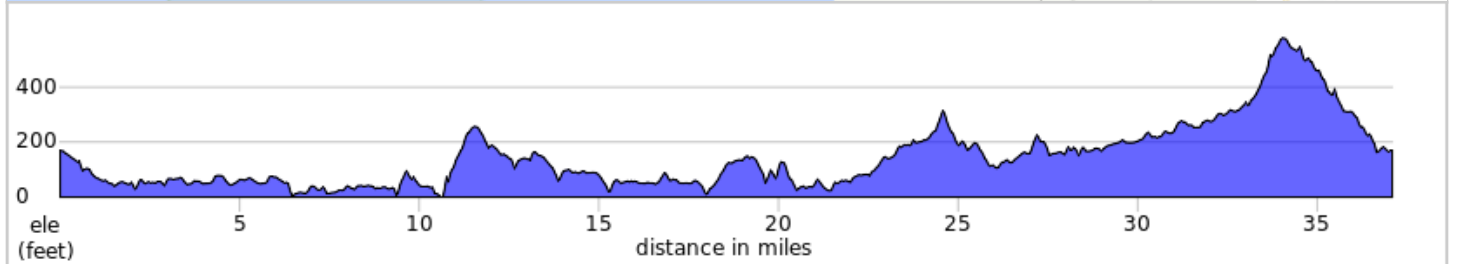

## PTR 2019 - Day 2

Dist	Prev	Type	Note	Next
0.0	0.0	📍	Start of route	0.0
0.0	0.0	←	L out of parking lot onto Bohemian Hwy	2.0
2.0	2.0	↑	Continue onto Main St	1.4
3.4	1.4	←	L onto Moscow Rd	3.3
6.7	3.3	←	L onto CA-116 W	3.7
10.4	3.7	←	L onto CA-1 S	9.6
19.9	9.6	←	L onto Taylor St	0.1
20.1	0.1	←	L onto Bay View St	0.0
20.1	0.0	🔄	REST STOP - Bodega Bay Union Church	0.1
20.2	0.1	→	R onto Kent Ave	0.1
20.3	0.1	←	L onto CA-1 S	4.9
25.2	4.9	←	L onto Bodega Hwy	5.1
30.3	5.1	←	L onto Bohemian Hwy	6.8
37.1	6.8	←	L turn into Westminister Woods	0.0
37.1	0.0	📍	End of route	0.0